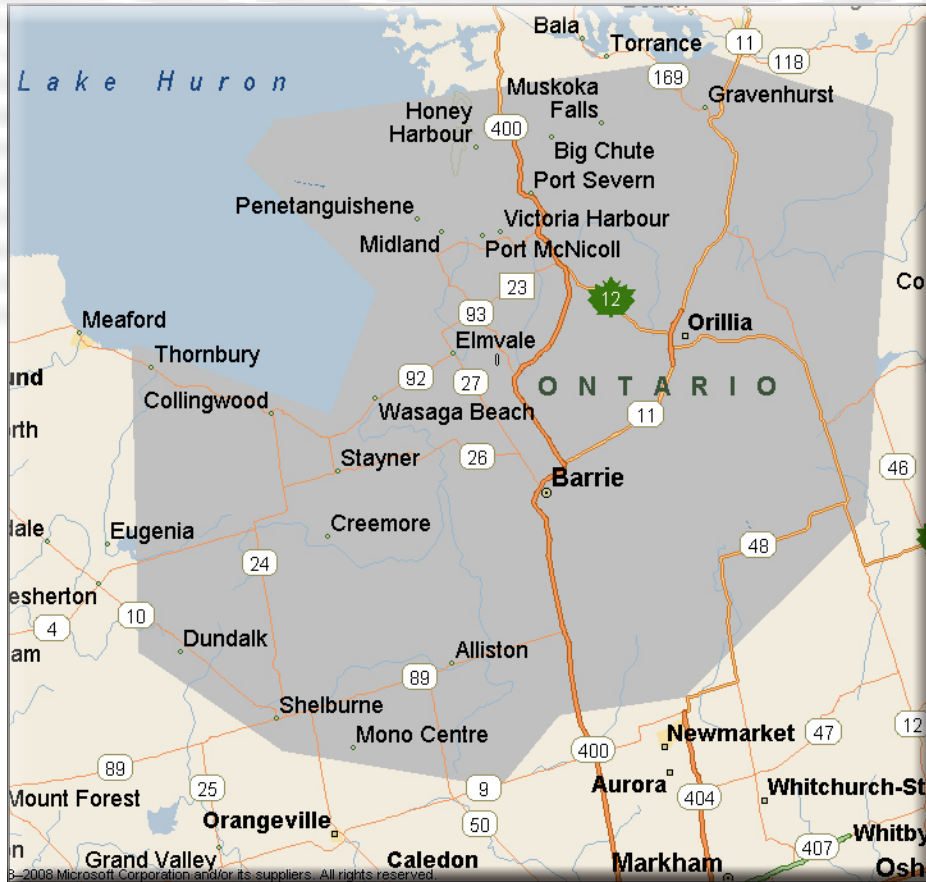

INCOMING LOCAL CALLING AREA MAP* BARRIE, ONTARIO

Incoming Local Calling Area

Incoming calling is when you receive a call on your wireless device. **Your Incoming Local Calling Area is the area or geographic boundary associated with your wireless number.** All calls that you receive on your wireless device while you are physically within that area are local. All calls that you receive while physically outside of that area are long distance.

The number calling you is not important!

Long Distance vs. Local

Wireless long distance is different from landline long distance because you are able to move around with your wireless device. When receiving a call outside your Incoming Local Calling Area, long distance charges apply in addition to airtime.

In the following examples, Lisa is a Fido customer with a Barrie wireless phone number.

	Local Airtime	Long Distance
Lisa has a Barrie wireless phone number and she receives a call while in Barrie. (Receiving a call while within your Incoming Local Calling Area)	YES	NO
Lisa is in Vancouver with her Barrie wireless phone and she receives a call. (Receiving a call while outside your Incoming Local Calling Area)	YES	YES

This map represents the Incoming Local Calling Area for Barrie. All calls received on your Barrie wireless device while you are in the grey area are local.

*Map is a general representation of the Local Calling Area coverage, where indicated. The areas shown are approximate. Actual coverage area may vary from map graphics. Charges are based on the location of the site receiving and transmitting the signal, not the location of the subscriber.