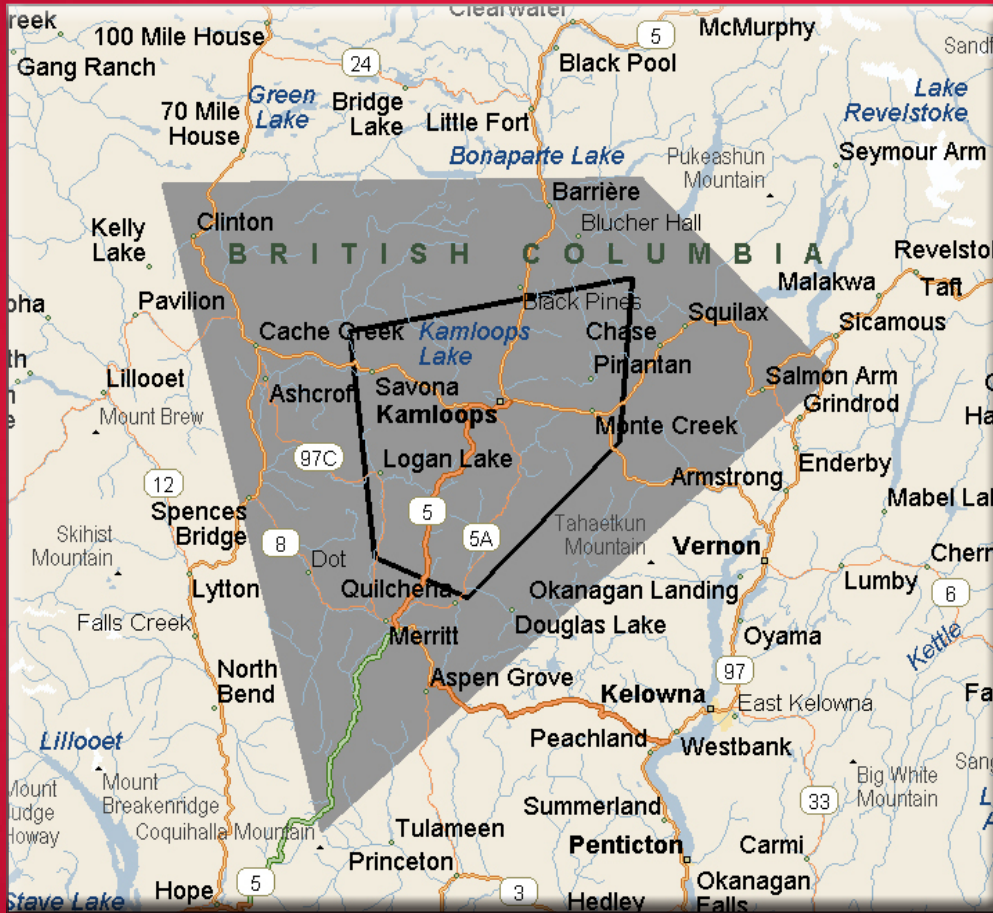

OUTGOING LOCAL CALLING AREA MAP*

KAMLOOPS, BC

This map represents the Outgoing Local Calling Area for Kamloops. All calls made while you are inside the black border to phone numbers based in the grey area are local.

Outgoing Local Calling Area

Outgoing calling is when you place a call on your wireless device. **Your Outgoing Local Calling Area is determined by your physical location** -- the area you are in at any given moment. If you dial a number that is local to your physical location, then it is a local call. If you dial a number that is long distance to your physical location, then it is a long distance call.

If you are not sure if the number you are calling is local, simply dial the number using 10 digits (area code + 7 digit number). If the number you are trying to reach is long distance to your location, you will hear a network recording advising that the call is long distance BEFORE the call is connected.

*Map is a general representation of the Local Calling Area coverage, where indicated. The areas shown are approximate. Actual coverage area may vary from map graphics. Charges are based on the location of the site receiving and transmitting the signal, not the location of the subscriber.