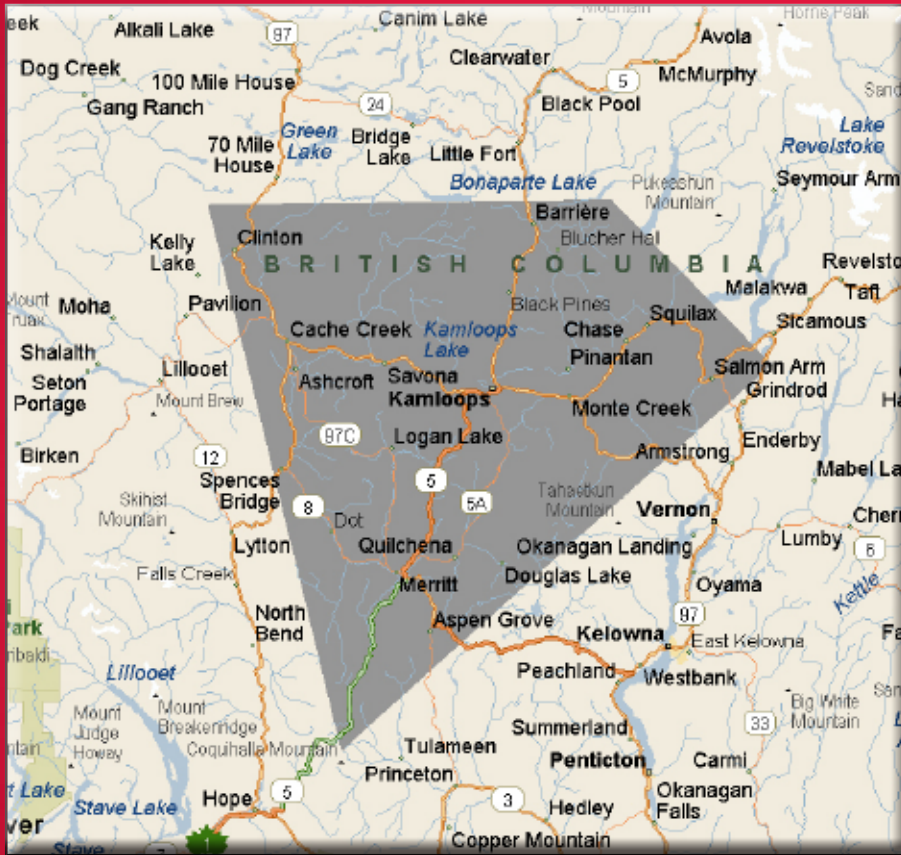

If you are not sure if the number you are calling is local, simply dial the number using 10 digits (area code + 7 digit number). If the number you are trying to reach is long distance to your location, you will hear a network recording advising that the call is long distance BEFORE the call is connected.

In the following examples, Lisa is a Rogers Wireless customer with a Kamloops wireless phone number.

	Local Airtime	Long Distance
Lisa is in Kamloops, calling a Kamloops number. (Making a call to a number within your Outgoing Local Calling Area)	YES	NO
Lisa is in Kamloops, calling a Vancouver number. (Making a call to a number outside your Outgoing Local Calling area)	YES	YES
Lisa is in Vancouver, using her Kamloops phone calling a Vancouver number. (Making a call to a number within your Outgoing Local Calling Area)	YES	NO
Lisa is in Vancouver, using her Kamloops phone, calling a Kamloops number (Making a call to a number outside your Outgoing Local Calling Area)	YES	YES

*Map is a general representation of the Local Calling Area coverage, where indicated. The areas shown are approximate. Actual coverage area may vary from map graphics. Charges are based on the location of the site receiving and transmitting the signal, not the location of the subscriber.

INCOMING LOCAL CALLING AREA MAP*

KAMLOOPS, BC

Incoming Local Calling Area

Incoming calling is when you receive a call on your wireless device. **Your Incoming Local Calling Area is the area or geographic boundary associated with your wireless number.** All calls that you receive on your wireless device while you are physically within that area are local. All calls that you receive while physically outside of that area are long distance.