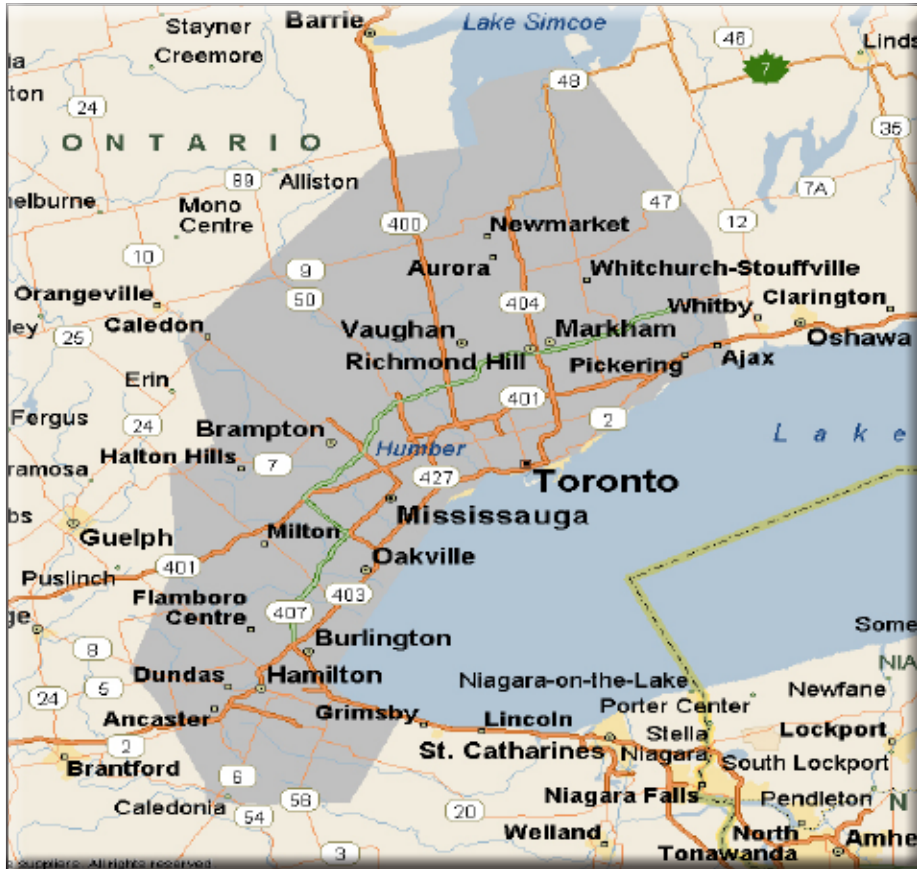

INCOMING LOCAL CALLING AREA MAP* OAKVILLE, ONTARIO

This map represents the Incoming Local Calling Area for Oakville. All calls received on your Oakville wireless device while you are in the grey area are local.

Incoming Local Calling Area

Incoming calling is when you receive a call on your wireless device. **Your Incoming Local Calling Area is the area or geographic boundary associated with your wireless number.** All calls that you receive on your wireless device while you are physically within that area are local. All calls that you receive while physically outside of that area are long distance.

The number calling you is not important!

Long Distance vs. Local

Wireless long distance is different from landline long distance because you are able to move around with your wireless device. When receiving a call outside your Incoming Local Calling Area, long distance charges apply in addition to airtime.

In the following examples, Lisa is a Fido customer with a Oakville wireless phone number.

	Local Airtime	Long Distance
Lisa has a Oakville wireless phone number and she receives a call while in Oakville. (Receiving a call while within your Incoming Local Calling Area)	YES	NO
Lisa is in Vancouver with her Oakville wireless phone and she receives a call. (Receiving a call while outside your Incoming Local Calling Area)	YES	YES

*Map is a general representation of the Local Calling Area coverage, where indicated. The areas shown are approximate. Actual coverage area may vary from map graphics. Charges are based on the location of the site receiving and transmitting the signal, not the location of the subscriber.