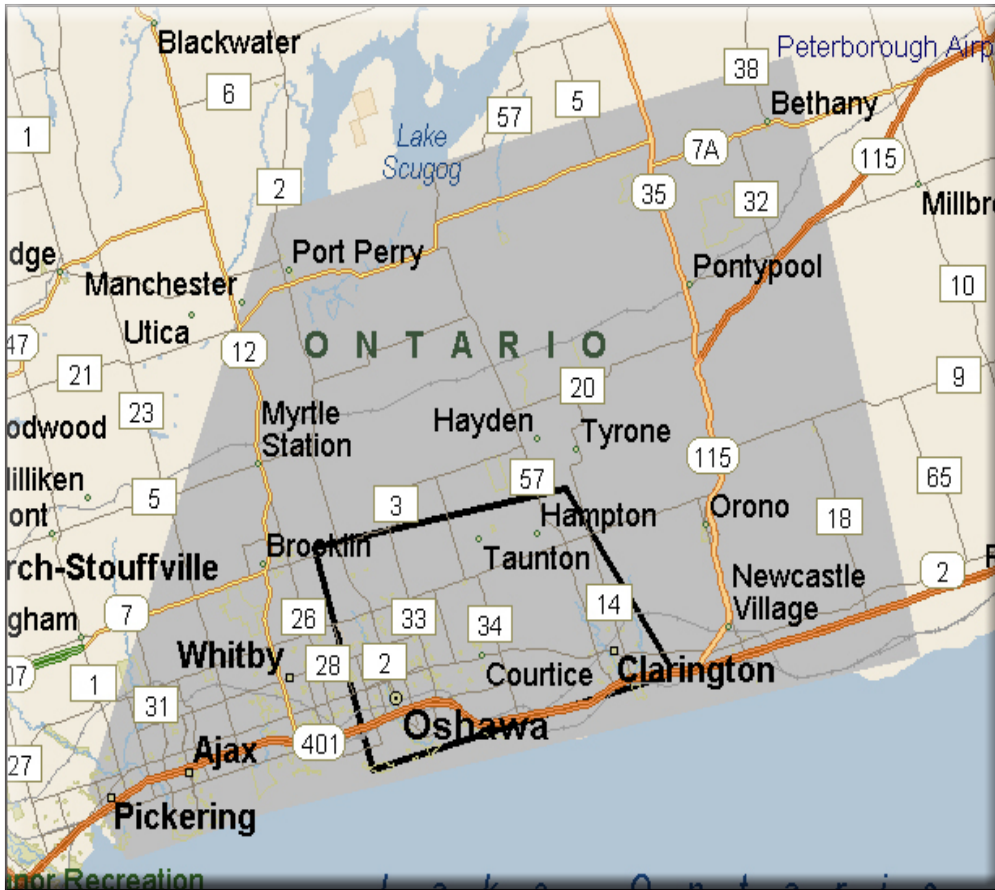

OUTGOING LOCAL CALLING AREA MAP* OSHAWA, ONTARIO

This map represents the Outgoing Local Calling Area for Oshawa. All calls made while you are inside the black border to phone numbers based in the grey area are local.

Outgoing Local Calling Area

Outgoing calling is when you place a call on your wireless device. **Your Outgoing Local Calling Area is determined by your physical location** -- the area you are in at any given moment. If you dial a number that is local to your physical location, then it is a local call. If you dial a number that is long distance to your physical location, then it is a long distance call.

If you are not sure if the number you are calling is local, simply dial the number using 10 digits (area code + 7 digit number). If the number you are trying to reach is long distance to your location, you will hear a network recording advising that the call is long distance BEFORE the call is connected.

In the following examples, Lisa is a Fido customer with Oshawa wireless phone number.

	Local Airtime	Long Distance
Lisa is in Oshawa, calling a Oshawa number. (Making a call to a number within your Outgoing Local Calling Area)	YES	NO
Lisa is in Oshawa, calling a Vancouver number. (Making a call to a number outside your Outgoing Local Calling area)	YES	YES
Lisa is in Vancouver, using her Oshawa phone calling a Vancouver number. (Making a call to a number within your Outgoing Local Calling Area)	YES	NO
Lisa is in Vancouver, using her Oshawa phone, calling a Oshawa number (Making a call to a number outside your Outgoing Local Calling Area)	YES	YES