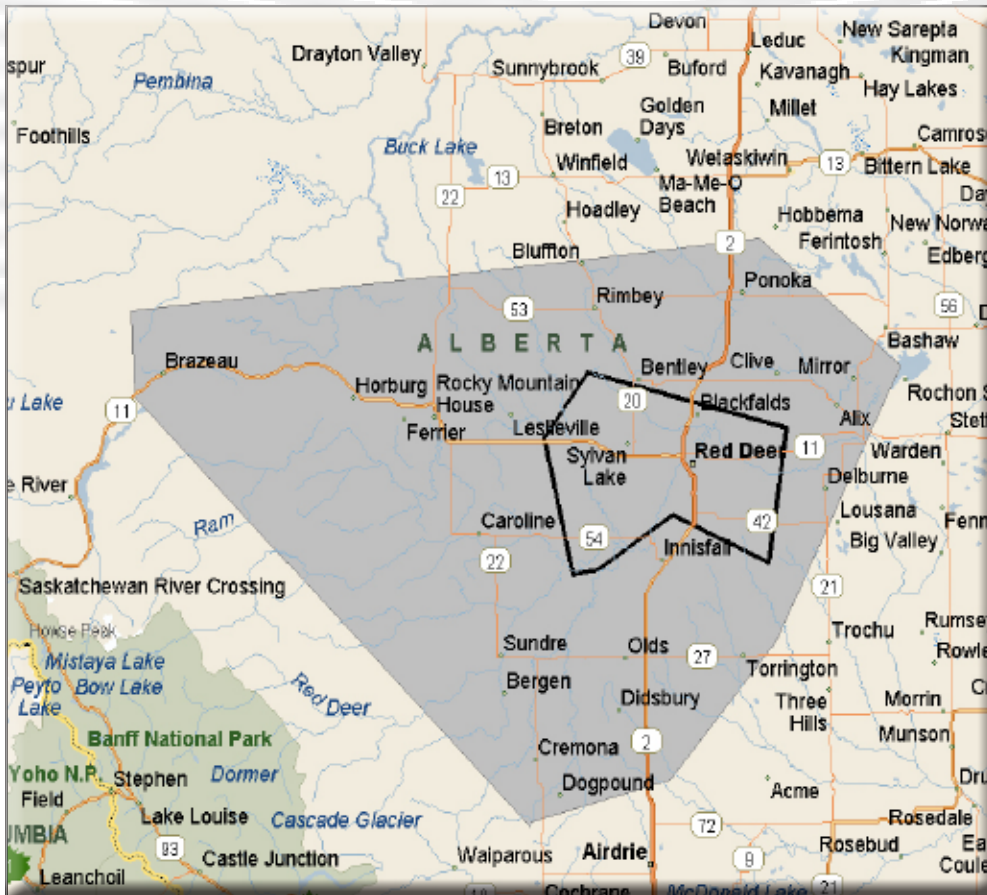

OUTGOING LOCAL CALLING AREA MAP*

RED DEER, ALBERTA

This map represents the Outgoing Local Calling Area for Red Deer. All calls made while you are inside the black border to phone numbers based in the grey area are local.

Outgoing Local Calling Area

Outgoing calling is when you place a call on your wireless device. **Your Outgoing Local Calling Area is determined by your physical location** -- the area you are in at any given moment. If you dial a number that is local to your physical location, then it is a local call. If you dial a number that is long distance to your physical location, then it is a long distance call.

Your wireless number is not important!

Long Distance vs. Local

Wireless long distance is different from landline long distance because you are able to move around with your wireless device. When you place a call that requires a '1' in front of the number, long distance charges will apply in addition to airtime.

If you are not sure if the number you are calling is local, simply dial the number using 10 digits (area code + 7 digit number). If the number you are trying to reach is long distance to your location, you will hear a network recording advising that the call is long distance BEFORE the call is connected.